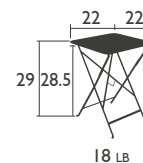

BISTRO TABLES

2-8 PEOPLE, 10 STANDARD TABLE FORMATS THAT CAN BE COMBINED

SQUARE TABLES dining height

6042 - TABLE 22 X 22 INCH

Steel frame
Sheet steel table top

NEW Product improvement: new one-piece foot pads for improved hold and easier fitting

0244 - TABLE 28 X 28 INCH

Parasol hole Ø 1.614"
Steel frame
Sheet steel table top

NEW Product improvement: new one-piece foot pads for improved hold and easier fitting