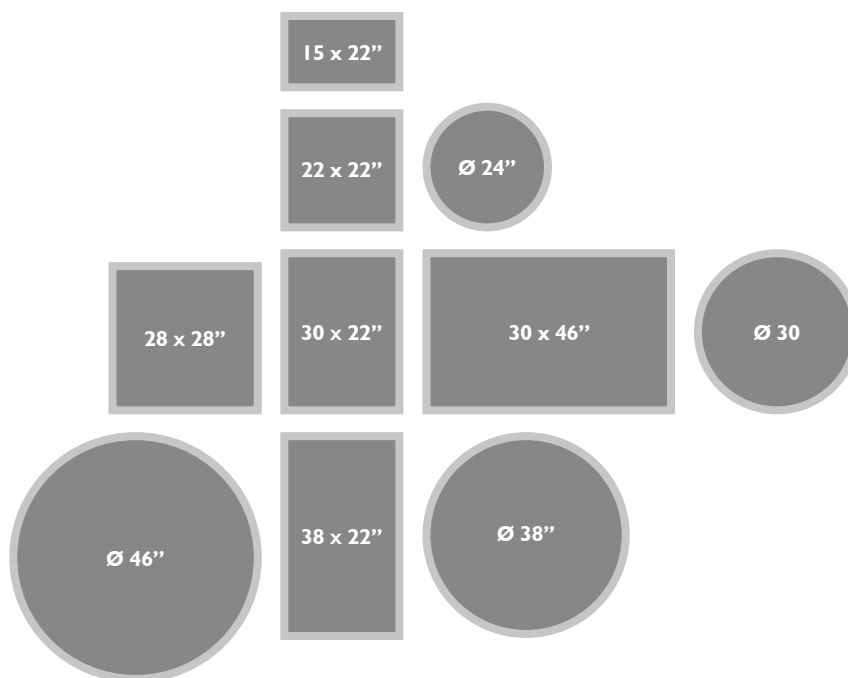

BISTRO TABLES

2-8 PEOPLE, 10 STANDARD TABLE FORMATS THAT CAN BE COMBINED

SQUARE TABLES dining height

6042 - TABLE 22 X 22 INCH

Steel frame
Sheet steel table top

NEW Product improvement: new one-piece foot pads for improved hold and easier fitting

0244 - TABLE 28 X 28 INCH

Parasol hole Ø 1.614"
Steel frame
Sheet steel table top

NEW Product improvement: new one-piece foot pads for improved hold and easier fitting