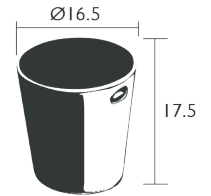

3304 - ILLUMINATED STOOL H.17 IN.
DESIGN BY STUDIO FERMOB

NEW RESIDENTIAL CONTRACT INTENSIVE

Steel sheet table top
Polyethylene diffuser
Lighting intensity : 2 neutral white (100% & 50%) + 2 cool white (100% & 50%) + OFF
T° color : 1 warm white (3000°K) and 1 cool white (6000°K)
Technology LED - 7 W
Luminous flux : 250 lm
Min. Battery life : 9 h - Max. : 13 h
Rechargeable (4h)
Type of power supply : ABS plastic charging base & transformer | 110-230 Apv*/24 Dpv**
IPX0 Multi-type sockets - Cable (supplied) 59 IN.
Controlled with switch or remotely using the integrated Bluetooth system compatible with the «Fermob Lighting» app
Bypass to prevent battery damage during wired use
IP54 (ingress protection) | IK 8 (impact resistance) | CE
Weight: 11 lbs
Powered by Smart & Green

11 LB

- | | | | | | |
|--------|--|---------------|--------|--|-------------|
| 330421 | | Acapulco blue | 330482 | | Cactus |
| 330447 | | Anthracite | 330420 | | Red ochre |
| 330473 | | Honey | 330446 | | Lagoon blue |