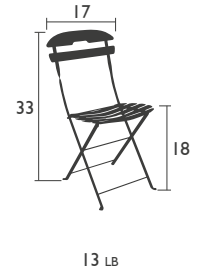

LA MÔME

DESIGNED BY ENSAAMA - OLIVIER GENCE

SEATS - dining height

3701 - CHAIR

Steel frame
Curved slats made from galvanised steel
Plastic clips for slow, safe folding and unfolding
Electro-galvanized one-piece steel cross-beams

3702 - TWO-TONE CHAIR

Steel frame
Curved slats made from galvanised steel
Plastic clips for slow, safe folding and unfolding
Electro-galvanized one-piece steel cross-beams
Available colors:

●● 370242
Liquorice
Poppy strip