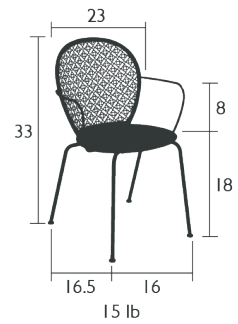

# LORETTE

5711 - CHAIR  
DESIGN BY FRÉDÉRIC SOFIA

RESIDENTIAL CONTRACT INTENSIVE 6 IPAC 24

Steel sheet seat  
Perforated laser-cut steel sheet backrest  
Steel tube base  
Stacking capacity : x 4 (Height—stacked : 37 IN.)

FURNITURE

5712 - ARMCHAIR  
DESIGN BY FRÉDÉRIC SOFIA

NEW RESIDENTIAL CONTRACT INTENSIVE 6 IPAC 24

Steel sheet seat  
Perforated laser-cut steel sheet backrest  
Steel rod armrests  
Steel tube base  
Stacking capacity : x 4 (Height—stacked : 37 IN.)

5713 - LOW ARMCHAIR  
DESIGN BY FRÉDÉRIC SOFIA

NEW RESIDENTIAL CONTRACT INTENSIVE 6 IPAC 24

Steel sheet seat  
Perforated laser-cut steel sheet backrest  
Steel rod armrests  
Steel tube base