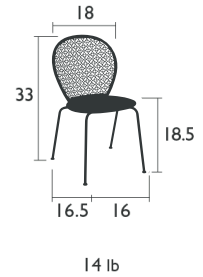

# LORETTE

5711 - CHAIR  
DESIGN BY FRÉDÉRIC SOFIA

RESIDENTIAL CONTRACT INTENSIVE 6 IPAC 24

Steel sheet seat  
Perforated laser-cut steel sheet backrest  
Steel tube base  
Stacking capacity : x 4 (Height—stacked : 37 IN.)

FURNITURE

5712 - ARMCHAIR  
DESIGN BY FRÉDÉRIC SOFIA

NEW RESIDENTIAL CONTRACT INTENSIVE 6 IPAC 24

Steel sheet seat  
Perforated laser-cut steel sheet backrest  
Steel rod armrests  
Steel tube base  
Stacking capacity : x 4 (Height—stacked : 37 IN.)

5713 - LOW ARMCHAIR  
DESIGN BY FRÉDÉRIC SOFIA

NEW RESIDENTIAL CONTRACT INTENSIVE 6 IPAC 24

Steel sheet seat  
Perforated laser-cut steel sheet backrest  
Steel rod armrests  
Steel tube base