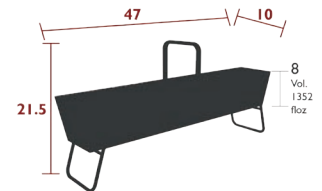

# BASKET

3231 - HIGH PLANTER  
DESIGN BY FABIO MELIOTA

RESIDENTIAL CONTRACT INTENSIVE 7 IPAC 22

Steel wire frame  
Steel wire handle  
Aluminum tray  
2 drainage holes at each end of the tray, with plugs  
Feet and tray separate

28 lbs

3230 - LONG PLANTER  
DESIGN BY FABIO MELIOTA

RESIDENTIAL CONTRACT INTENSIVE 7 IPAC 22

Steel wire frame  
Steel wire handle  
Aluminum tray  
2 drainage holes at each end of the tray, with plugs  
Feet and tray separate