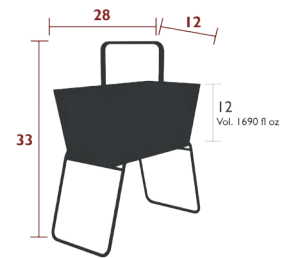

# BASKET

3231 - HIGH PLANTER  
DESIGN BY FABIO MELIOTA

RESIDENTIAL CONTRACT INTENSIVE 7 IPAC 22

Steel wire frame  
Steel wire handle  
Aluminum tray  
2 drainage holes at each end of the tray, with plugs  
Feet and tray separate

28 lbs

3230 - LONG PLANTER  
DESIGN BY FABIO MELIOTA

RESIDENTIAL CONTRACT INTENSIVE 7 IPAC 22

Steel wire frame  
Steel wire handle  
Aluminum tray  
2 drainage holes at each end of the tray, with plugs  
Feet and tray separate