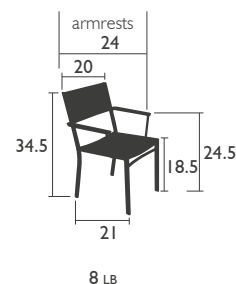

7902 - ARMCHAIR

Aluminium frame
Batyline® OTF outdoor fabric seat and backrest: tearproof, stain-resistant, mold-resistant, shape-retention
Stacking: x 7 (stacked height: 45")
Available colors p. 1a