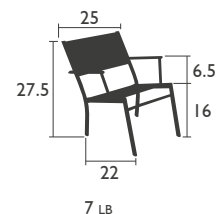

7904 - LOW ARMCHAIR

Aluminium frame
Batyline® OTF outdoor fabric seat and backrest: tearproof, stain-resistant, mold-resistant, shape-retention
Stacking: x 5 (stacked height: 36")
Available colors p. 1a