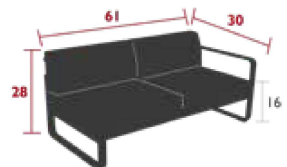

42.5 lbs

8521XXYY - 2-SEATER LEFT MODULE
 DESIGN BY PAGNON ET PELHÂÎTRE

RESIDENTIAL CONTRACT INTENSIVE 2 IREP IRCY 10 IPAC

Flat aluminum frame
 Perforated Aluminum sheet seat
 Tubular aluminum backrest
 Flat aluminum armrests
 2 connecting strips provided to secure the modules together
 Compatible with:
 ARMREST SHELF - BELLEVIE
 RECTANGULAR CONNECTING SHELF - BELLEVIE

64 lbs

8512XXYY - 1-SEATER RIGHT MODULE
 DESIGN BY PAGNON ET PELHÂÎTRE

RESIDENTIAL CONTRACT INTENSIVE 2 IREP IRCY 10 IPAC

Flat aluminum frame
 Perforated Aluminum sheet seat
 Tubular aluminum backrest
 Flat aluminum armrests
 2 connecting strips provided to secure the modules together
 Compatible with:
 ARMREST SHELF - BELLEVIE
 RECTANGULAR CONNECTING SHELF - BELLEVIE

42.5 lbs

8522XXYY - 2-SEATER RIGHT MODULE
 DESIGN BY PAGNON ET PELHÂÎTRE

RESIDENTIAL CONTRACT INTENSIVE 2 IREP IRCY 10 IPAC

Flat aluminum frame
 Perforated Aluminum sheet seat
 Tubular aluminum backrest
 Flat aluminum armrests
 2 connecting strips provided to secure the modules together
 Compatible with:
 ARMREST SHELF - BELLEVIE
 RECTANGULAR CONNECTING SHELF - BELLEVIE