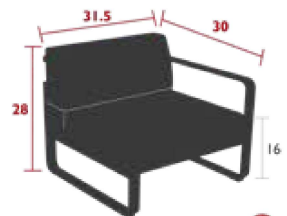

42.5 lbs

8521XXYY - 2-SEATER LEFT MODULE
 DESIGN BY PAGNON ET PELHÂÎTRE

RESIDENTIAL CONTRACT INTENSIVE 2 IREP IRCY 10 IPAC

Flat aluminum frame
 Perforated Aluminum sheet seat
 Tubular aluminum backrest
 Flat aluminum armrests
 2 connecting strips provided to secure the modules together
 Compatible with:
 ARMREST SHELF - BELLEVIE
 RECTANGULAR CONNECTING SHELF - BELLEVIE

64 lbs

8512XXYY - 1-SEATER RIGHT MODULE
 DESIGN BY PAGNON ET PELHÂÎTRE

RESIDENTIAL CONTRACT INTENSIVE 2 IREP IRCY 10 IPAC

Flat aluminum frame
 Perforated Aluminum sheet seat
 Tubular aluminum backrest
 Flat aluminum armrests
 2 connecting strips provided to secure the modules together
 Compatible with:
 ARMREST SHELF - BELLEVIE
 RECTANGULAR CONNECTING SHELF - BELLEVIE

42.5 lbs

8522XXYY - 2-SEATER RIGHT MODULE
 DESIGN BY PAGNON ET PELHÂÎTRE

RESIDENTIAL CONTRACT INTENSIVE 2 IREP IRCY 10 IPAC

Flat aluminum frame
 Perforated Aluminum sheet seat
 Tubular aluminum backrest
 Flat aluminum armrests
 2 connecting strips provided to secure the modules together
 Compatible with:
 ARMREST SHELF - BELLEVIE
 RECTANGULAR CONNECTING SHELF - BELLEVIE

64 lbs