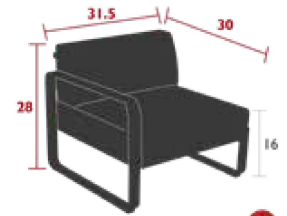

BELLEVIE LOUNGE

MODULAR ARMCHAIRS AND SOFAS

8511XXYY - 1-SEATER LEFT MODULE
 DESIGN BY PAGNON ET PELHÂÎTRE

RESIDENTIAL CONTRACT INTENSIVE 2 IREP IRCY 10 IPAC

Flat aluminum frame
 Perforated Aluminum sheet seat
 Tubular aluminum backrest
 Flat aluminum armrests
 2 connecting strips provided to secure the modules together
 Compatible with:
 ARMREST SHELF - BELLEVIE
 RECTANGULAR CONNECTING SHELF - BELLEVIE

42.5 lbs

8521XXYY - 2-SEATER LEFT MODULE
 DESIGN BY PAGNON ET PELHÂÎTRE

RESIDENTIAL CONTRACT INTENSIVE 2 IREP IRCY 10 IPAC

Flat aluminum frame
 Perforated Aluminum sheet seat
 Tubular aluminum backrest
 Flat aluminum armrests
 2 connecting strips provided to secure the modules together
 Compatible with:
 ARMREST SHELF - BELLEVIE
 RECTANGULAR CONNECTING SHELF - BELLEVIE

64 lbs

8512XXYY - 1-SEATER RIGHT MODULE
 DESIGN BY PAGNON ET PELHÂÎTRE

RESIDENTIAL CONTRACT INTENSIVE 2 IREP IRCY 10 IPAC

Flat aluminum frame
 Perforated Aluminum sheet seat
 Tubular aluminum backrest
 Flat aluminum armrests
 2 connecting strips provided to secure the modules together
 Compatible with:
 ARMREST SHELF - BELLEVIE
 RECTANGULAR CONNECTING SHELF - BELLEVIE

42.5 lbs

8522XXYY - 2-SEATER RIGHT MODULE
 DESIGN BY PAGNON ET PELHÂÎTRE

RESIDENTIAL CONTRACT INTENSIVE 2 IREP IRCY 10 IPAC

Flat aluminum frame
 Perforated Aluminum sheet seat
 Tubular aluminum backrest
 Flat aluminum armrests
 2 connecting strips provided to secure the modules together
 Compatible with:
 ARMREST SHELF - BELLEVIE
 RECTANGULAR CONNECTING SHELF - BELLEVIE