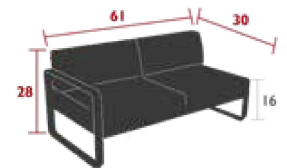

BELLEVIE LOUNGE

MODULAR ARMCHAIRS AND SOFAS

8511XXYY - 1-SEATER LEFT MODULE
 DESIGN BY PAGNON ET PELHÂÎTRE

RESIDENTIAL CONTRACT INTENSIVE 2 IREP IRCY 10 IPAC

Flat aluminum frame
 Perforated Aluminum sheet seat
 Tubular aluminum backrest
 Flat aluminum armrests
 2 connecting strips provided to secure the modules together
 Compatible with:
 ARMREST SHELF - BELLEVIE
 RECTANGULAR CONNECTING SHELF - BELLEVIE

42.5 lbs

8521XXYY - 2-SEATER LEFT MODULE
 DESIGN BY PAGNON ET PELHÂÎTRE

RESIDENTIAL CONTRACT INTENSIVE 2 IREP IRCY 10 IPAC

Flat aluminum frame
 Perforated Aluminum sheet seat
 Tubular aluminum backrest
 Flat aluminum armrests
 2 connecting strips provided to secure the modules together
 Compatible with:
 ARMREST SHELF - BELLEVIE
 RECTANGULAR CONNECTING SHELF - BELLEVIE

64 lbs

8512XXYY - 1-SEATER RIGHT MODULE
 DESIGN BY PAGNON ET PELHÂÎTRE

RESIDENTIAL CONTRACT INTENSIVE 2 IREP IRCY 10 IPAC

Flat aluminum frame
 Perforated Aluminum sheet seat
 Tubular aluminum backrest
 Flat aluminum armrests
 2 connecting strips provided to secure the modules together
 Compatible with:
 ARMREST SHELF - BELLEVIE
 RECTANGULAR CONNECTING SHELF - BELLEVIE

42.5 lbs

8522XXYY - 2-SEATER RIGHT MODULE
 DESIGN BY PAGNON ET PELHÂÎTRE

RESIDENTIAL CONTRACT INTENSIVE 2 IREP IRCY 10 IPAC

Flat aluminum frame
 Perforated Aluminum sheet seat
 Tubular aluminum backrest
 Flat aluminum armrests
 2 connecting strips provided to secure the modules together
 Compatible with:
 ARMREST SHELF - BELLEVIE
 RECTANGULAR CONNECTING SHELF - BELLEVIE