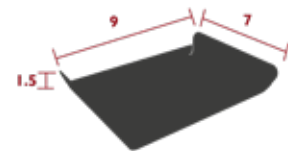

Steel sheet

- 317221 ● Acapulco Blue
- 317282 ● Cactus
- 3172A5 ● Clay Grey
- 3172B9 ● Black Cherry
- 317220 ● Red Ochre
- 317245 ● Capucine

- 3172C6 ● Honey
- 317247 ● Anthracite
- 3172A6 ● Frosted Lemon
- 317283 ● Opaline Green
- 3172D2 ● Gingerbread

NEW

NEW