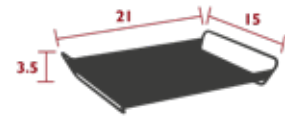

3170 - TRAY 21 X 15 IN.
DESIGN BY STUDIO FERMOB

Steel sheet
Steel wire handles

- 317021 ● Acapulco Blue
- 317082 ● Cactus
- 3170A5 ● Clay Grey
- 3170B9 ● Black Cherry
- 317020 ● Red Ochre
- 317045 ● Capucine

NEW
NEW

NEW

- 3170C6 ● Honey
- 317047 ● Anthracite
- 3170A6 ● Frosted Lemon
- 317083 ● Opaline Green
- 3170D2 ● Gingerbread

NEW
NEW
NEW
NEW

4.41 lbs

3171 - TRAY 14 X 9 IN.
DESIGN BY STUDIO FERMOB

Steel sheet