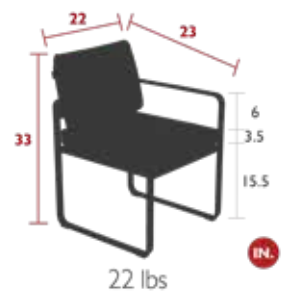

BELLEVIE DINING

8402 - CHAIR V2
 DESIGN BY PAGNON ET PELHAÏTRE

RESIDENTIAL CONTRACT INTENSIVE 2 IREP IRCY A 8 IPAC 25 IN.

Flat aluminum frame
 Steel sheet seat
 Aluminum moulded backrest
 Compatible with:
 OUTDOOR CUSHION 16 X 15 IN. - COLOR MIX

8405XXYY - DINING ARMCHAIR
 DESIGN BY PAGNON ET PELHAÏTRE

RESIDENTIAL CONTRACT INTENSIVE 2 IREP IRCY B+ 10 IPAC 5 25 IN.

Flat aluminum frame
 Perforated Aluminum sheet seat
 Perforated Aluminum sheet backrest
 Flat aluminum armrests

The backrest cushion is held in place thanks to its sleeve that easily slips over the armchair's frame.