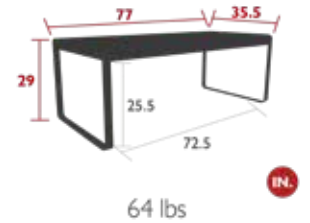

# BELLEVIE DINING

8420 - TABLE 77 X 35.5 IN.  
 DESIGN BY PAGNON ET PELHAÏTRE

RESIDENTIAL CONTRACT INTENSIVE | 2 IREP | IRCY | A | 10 IPAC | 25 | 8

Aluminum sheet table top  
 Flat aluminum base  
 Set of 2 leg risers provided for rain runoff

8434 - TABLE 77 X 35.5 IN. - WITH STORAGE  
 DESIGN BY PAGNON ET PELHAÏTRE

RESIDENTIAL CONTRACT INTENSIVE | 2 IREP | IRCY | A | 10 IPAC | 25 | 8

Aluminum sheet table top  
 Flat aluminum base  
 4 teak covers  
 Set of 2 leg risers provided for rain runoff