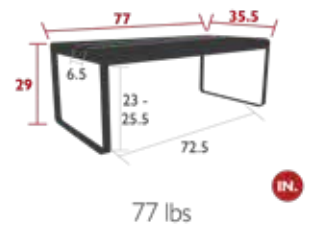

# BELLEVIE DINING

8420 - TABLE 77 X 35.5 IN.  
 DESIGN BY PAGNON ET PELHAÏTRE

RESIDENTIAL CONTRACT INTENSIVE | 2 IREP | IRCY | A | 10 IPAC | 25 | 8

Aluminum sheet table top  
 Flat aluminum base  
 Set of 2 leg risers provided for rain runoff

8434 - TABLE 77 X 35.5 IN. - WITH STORAGE  
 DESIGN BY PAGNON ET PELHAÏTRE

RESIDENTIAL CONTRACT INTENSIVE | 2 IREP | IRCY | A | 10 IPAC | 25 | 8

Aluminum sheet table top  
 Flat aluminum base  
 4 teak covers  
 Set of 2 leg risers provided for rain runoff