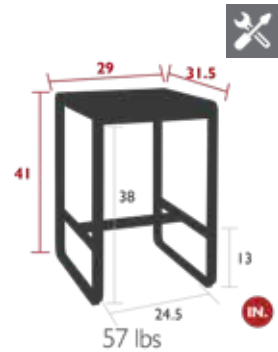

25

Flat aluminum frame
Aluminum sheet seat
Compatible with:
OUTDOOR CUSHION 16 X 15 IN. - COLOR MIX

8467 - HIGH TABLE 29 X 31 IN.

DESIGN BY PAGNON ET PELHAÏTRE

RESIDENTIAL CONTRACT INTENSIVE

2 IREP

IRCY

8 IPAC

25

Steel sheet table top
Flat aluminum base
Aluminum profile cross-piece for footrest

8464 - HIGH TABLE 55 X 31 IN.

DESIGN BY PAGNON ET PELHAÏTRE

RESIDENTIAL CONTRACT INTENSIVE

2 IREP

IRCY

8 IPAC

25

Steel sheet table top
Flat aluminum base
Aluminum profile cross-piece for footrest
Set of 2 leg risers provided for rain runoff