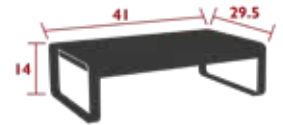

BELLEVIE LOUNGE

8450 - LOW TABLE 41 X 29.5 IN.
 DESIGN BY PAGNON ET PELHAÏTRE

RESIDENTIAL CONTRACT INTENSIVE 2 IREP IRCY A 10 IPAC 25 IN.

Aluminum sheet table top
 Flat aluminum base

31 lbs

8453 - LARGE LOW TABLE 54.5 X 31.5 IN.
 DESIGN BY PAGNON ET PELHAÏTRE

RESIDENTIAL CONTRACT INTENSIVE 2 IREP IRCY B 8 IPAC 25 IN.

Steel sheet table top
 Flat aluminum base

35.2 lbs

8457 - MID-HEIGHT TABLE 55 X 31.5 IN.
 DESIGN BY PAGNON ET PELHAÏTRE

RESIDENTIAL CONTRACT INTENSIVE 2 IREP IRCY B+ 8 IPAC 25 IN.

Steel sheet table top
 Flat aluminum base
 Set of 2 leg risers provided for rain runoff

64 lbs