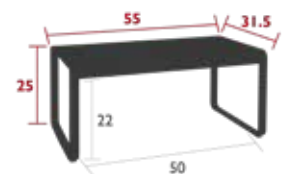

BELLEVIE LOUNGE

8450 - LOW TABLE 41 X 29.5 IN.
 DESIGN BY PAGNON ET PELHAÏTRE

RESIDENTIAL CONTRACT INTENSIVE 2 IREP IRCY A 10 IPAC 25 IN.

Aluminum sheet table top
 Flat aluminum base

31 lbs

8453 - LARGE LOW TABLE 54.5 X 31.5 IN.
 DESIGN BY PAGNON ET PELHAÏTRE

RESIDENTIAL CONTRACT INTENSIVE 2 IREP IRCY B 8 IPAC 25 IN.

Steel sheet table top
 Flat aluminum base

35.2 lbs

8457 - MID-HEIGHT TABLE 55 X 31.5 IN.
 DESIGN BY PAGNON ET PELHAÏTRE

RESIDENTIAL CONTRACT INTENSIVE 2 IREP IRCY B+ 8 IPAC 25 IN.

Steel sheet table top
 Flat aluminum base
 Set of 2 leg risers provided for rain runoff

64 lbs