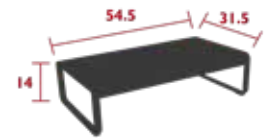

BELLEVIE LOUNGE

8450 - LOW TABLE 41 X 29.5 IN.
 DESIGN BY PAGNON ET PELHAÏTRE

RESIDENTIAL CONTRACT INTENSIVE 2 IREP IRCY A 10 IPAC 25 IN.

Aluminum sheet table top
 Flat aluminum base

31 lbs

8453 - LARGE LOW TABLE 54.5 X 31.5 IN.
 DESIGN BY PAGNON ET PELHAÏTRE

RESIDENTIAL CONTRACT INTENSIVE 2 IREP IRCY B 8 IPAC 25 IN.

Steel sheet table top
 Flat aluminum base

35.2 lbs

8457 - MID-HEIGHT TABLE 55 X 31.5 IN.
 DESIGN BY PAGNON ET PELHAÏTRE

RESIDENTIAL CONTRACT INTENSIVE 2 IREP IRCY B+ 8 IPAC 25 IN.

Steel sheet table top
 Flat aluminum base
 Set of 2 leg risers provided for rain runoff

64 lbs