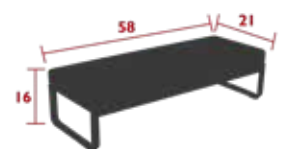

BELLEVIE LOUNGE

ARMCHAIRS, SEATER OTTOMANS AND SOFAS

8490XXYY - 1-SEATER OTTOMAN
 DESIGN BY PAGNON ET PELHAÏTRE

RESIDENTIAL CONTRACT INTENSIVE 2 IREP IRCY B+ 7 IPAC 5 25

Flat aluminum frame
 Perforated steel sheet seat

24.2 lbs

8494XXYY - 2-SEATER OTTOMAN
 DESIGN BY PAGNON ET PELHAÏTRE

RESIDENTIAL CONTRACT INTENSIVE 2 IREP IRCY B+ 7 IPAC 2x 5 25

Flat aluminum frame
 Perforated steel sheet seat

44 lbs

8440XXYY - ARMCHAIR
 DESIGN BY PAGNON ET PELHAÏTRE

43 lbs

8445XXYY - 2-SEATER SOFA
 DESIGN BY PAGNON ET PELHAÏTRE

RESIDENTIAL CONTRACT INTENSIVE 2 IREP IRCY B+ 10 IPAC 2x 5 25

Flat aluminum frame
 Perforated Aluminum sheet seat
 Tubular aluminum backrest
 Flat aluminum armrests
 Compatible with:
 ARMREST SHELF - BELLEVIE