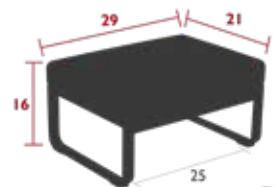

BELLEVIE LOUNGE

ARMCHAIRS, SEATER OTTOMANS AND SOFAS

8490XXYY - 1-SEATER OTTOMAN
 DESIGN BY PAGNON ET PELHAÏTRE

RESIDENTIAL CONTRACT INTENSIVE 2 IREP IRCY B+ 7 IPAC 5 25

Flat aluminum frame
 Perforated steel sheet seat

24.2 lbs

8494XXYY - 2-SEATER OTTOMAN
 DESIGN BY PAGNON ET PELHAÏTRE

RESIDENTIAL CONTRACT INTENSIVE 2 IREP IRCY B+ 7 IPAC 2x 5 25

Flat aluminum frame
 Perforated steel sheet seat

44 lbs

8440XXYY - ARMCHAIR
 DESIGN BY PAGNON ET PELHAÏTRE

43 lbs

8445XXYY - 2-SEATER SOFA
 DESIGN BY PAGNON ET PELHAÏTRE

RESIDENTIAL CONTRACT INTENSIVE 2 IREP IRCY B+ 10 IPAC 2x 5 25

Flat aluminum frame
 Perforated Aluminum sheet seat
 Tubular aluminum backrest
 Flat aluminum armrests
 Compatible with:
 ARMREST SHELF - BELLEVIE