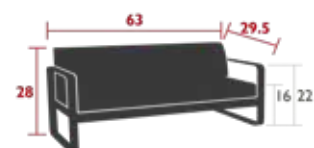

24.2 lbs

8494XXYY - 2-SEATER OTTOMAN
 DESIGN BY PAGNON ET PELHAÏTRE

RESIDENTIAL CONTRACT INTENSIVE 2 IREP IRCY B+ 7 IPAC 2x 5 25

Flat aluminum frame
 Perforated steel sheet seat

44 lbs

8440XXYY - ARMCHAIR
 DESIGN BY PAGNON ET PELHAÏTRE

RESIDENTIAL CONTRACT INTENSIVE 2 IREP IRCY C 10 IPAC 5 25

Flat aluminum frame
 Perforated Aluminum sheet seat
 Tubular aluminum backrest
 Flat aluminum armrests
 Compatible with:
 ARMREST SHELF - BELLEVIE

43 lbs

8445XXYY - 2-SEATER SOFA
 DESIGN BY PAGNON ET PELHAÏTRE

RESIDENTIAL CONTRACT INTENSIVE 2 IREP IRCY B+ 10 IPAC 2x 5 25

Flat aluminum frame
 Perforated Aluminum sheet seat
 Tubular aluminum backrest
 Flat aluminum armrests
 Compatible with:
 ARMREST SHELF - BELLEVIE