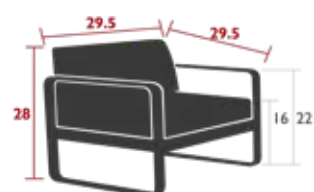

24.2 lbs

8494XXYY - 2-SEATER OTTOMAN
 DESIGN BY PAGNON ET PELHAÏTRE

RESIDENTIAL CONTRACT INTENSIVE 2 IREP IRCY B+ 7 IPAC 2x 5 25

Flat aluminum frame
 Perforated steel sheet seat

44 lbs

8440XXYY - ARMCHAIR
 DESIGN BY PAGNON ET PELHAÏTRE

43 lbs

8445XXYY - 2-SEATER SOFA
 DESIGN BY PAGNON ET PELHAÏTRE

RESIDENTIAL CONTRACT INTENSIVE 2 IREP IRCY B+ 10 IPAC 2x 5 25

Flat aluminum frame
 Perforated Aluminum sheet seat
 Tubular aluminum backrest
 Flat aluminum armrests
 Compatible with:
 ARMREST SHELF - BELLEVIE