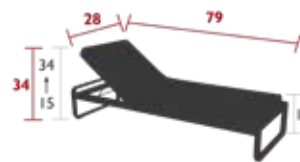

25

Aluminum frame  
 Perforated Aluminum sheet bed  
 Adjustable backrest 3 positions (0°-31°-51°)  
 Adjustment system: painted steel wire  
 Compatible with:  
 HEADREST PREMIUM SUNLOUNGER - BELLEVIE