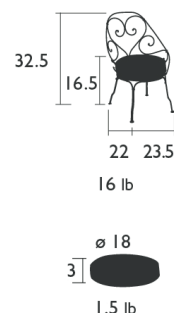

SPECIFY THE FRAME AND CUSHION COLORS WHEN PLACING YOUR ORDER :

EX : CABRIOLET ARMCHAIR IN CAPUCINE AND GRAPHITE GREY CUSHIONS :

item code + metal color code + fabric color code

2205+45+A3

81 - Off-white
 Recommended with all 24 shades of the color chart