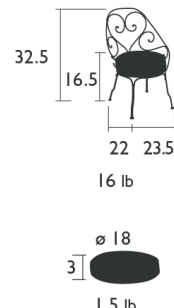

Steel frame
Perforated steel sheet seat
Steel rod backrest
Hand forged scrolls and rings
Exclusive Fermob cushion by Sunbrella® - Outdoor fabric
100% solution-dyed acrylic - Resistant to stains, mold, tears and abrasion
Seat filling : 1 high-resilience polyurethane foam for hold and comfort (thickness: 75 mm)
Non-slip pattern
Cushion must be brought inside during bad weather