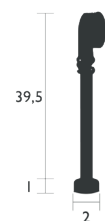

Aluminium frame
Polyester strap (grey), with ABS adjustment loop
Lamp screwed to the base with "quarter turn" system
See inside cover for available colors

Compatible with :
LAMP H.9 IN. - APLÔ

347014		Nutmeg	347047		Anthracite
347020		Red Ochre	347073		Honey
347021		Acapulco Blue	347082		Cactus

0.13 lb