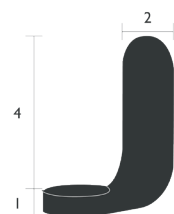

Aluminium frame
Plastic piece on the back for invisible wall hanging (vertical position)
Fixes to the wall with screws (not included) or double-sided adhesive (supplied - recommended for smooth surfaces only)
Lamp screwed to the wall light bracket with "quarter turn" system
See inside cover for available colors

Compatible with :
LAMP H.9 IN. - APLÔ

346014		Nutmeg	346047		Anthracite
346020		Red Ochre	346073		Honey
346021		Acapulco Blue	346082		Cactus

0.29 lb