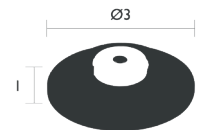

3460 - WALL LIGHT BRACKET

DESIGN BY TRISTAN LOHNER

RESIDENTIAL CONTRACT INTENSIVE 10 IPAC