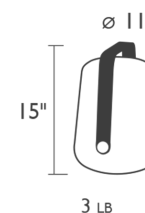

3602 - SET OF 3 LAMPS H.5 IN.

DESIGN TRISTAN LOHNER

Handle aluminum
Diffuser polyethylene
Lighting intensity : 1 neutral white (100%) + 1 cool white (100%)
+ 1 candle-style flickering mode + OFF
Technology LED - 0.3 W | Min. Battery life : 10 h - Max. : 14 h
T° color : 1 candle-style warm white (2300 K), 1 neutral white (4000 K) and 1 cool white (6000 K)
Rechargeable (3.30h) - Charger : USB-C - Cable (supplied) 2 m
Luminous flux : 20 lm
IP44 (ingress protection) | IK10 (impact resistance) | CE | FCC
Powered by Smart & Green

360273		Honey	360214		Nutmeg
360246		Lagoon blue	360293		Pink praline
360226		Storm Grey	360229		Verbena

0.33 lb

3611 - LAMP H.10 IN.

DESIGN TRISTAN LOHNER

Handle aluminum
Diffuser polyethylene
Lighting intensity : 2 neutral whites (100 & 50%) + 1 cool white (100%) + OFF
Technology LED - 0.5 W | Min. Battery life : 7 h - Max. : 14 h
T° color : 1 neutral white (4000 K) and 1 cool white (6000 K)
Rechargeable (5h) - Charger : USB - Cable (supplied) 2 m
Luminous flux : 40 lm
IP44 (ingress protection) | IK10 (impact resistance) | CE | FCC |
361000 - H.10 IN. SET (6 colors)
3611 - H.10 IN. SET (6 monochrome)
Powered by Smart & Green

361173		Honey	361114		Nutmeg
361146		Lagoon blue	361129		Verbena
361126		Storm Grey	361193		Pink praline

1 LB

3621 - LAMP H.15 IN.

DESIGN TRISTAN LOHNER

Handle aluminum
Diffuser polyethylene
Lighting intensity : 2 neutral whites (100 & 50%) + 2 cool whites (100% & 50%) + OFF
Technology LED - 2.5 W | Min. Battery life : 9 h - Max. : 16 h
T° color : 1 neutral white (4000 K) and 1 cool white (6000 K)
Rechargeable (4h) - Charger : USB - Cable (supplied) 2 m
Luminous flux : 150 lm
IP44 (ingress protection) | IK10 (impact resistance) | CE | FCC |
362000 - H.15 IN. SET (6 colors)
3621 - H.15 IN. SET (6 monochrome)
Powered by Smart & Green