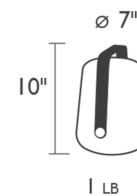

0.33 lb

3611 - LAMP H.10 IN.

DESIGN TRISTAN LOHNER

Handle aluminum
 Diffuser polyethylene
 Lighting intensity : 2 neutral whites (100 & 50%) + 1 cool white (100%) + OFF
 Technology LED - 0.5 W | Min. Battery life : 7 h - Max. : 14 h
 T° color : 1 neutral white (4000 K) and 1 cool white (6000 K)
 Rechargeable (5h) - Charger : USB - Cable (supplied) 2 m
 Luminous flux : 40 lm
 IP44 (ingress protection) | IK10 (impact resistance) | CE | FCC |
 361000 - H.10 IN. SET (6 colors)
 3611 - H.10 IN. SET (6 monochrome)
 Powered by Smart & Green

1 LB

3621 - LAMP H.15 IN.

DESIGN TRISTAN LOHNER

Handle aluminum
 Diffuser polyethylene
 Lighting intensity : 2 neutral whites (100 & 50%) + 2 cool whites (100% & 50%) + OFF
 Technology LED - 2.5 W | Min. Battery life : 9 h - Max. : 16 h
 T° color : 1 neutral white (4000 K) and 1 cool white (6000 K)
 Rechargeable (4h) - Charger : USB - Cable (supplied) 2 m
 Luminous flux : 150 lm
 IP44 (ingress protection) | IK10 (impact resistance) | CE | FCC |
 362000 - H.15 IN. SET (6 colors)
 3621 - H.15 IN. SET (6 monochrome)
 Powered by Smart & Green