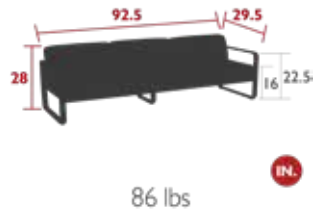

BELLEVIE LOUNGE

ARMCHAIRS, SEATER OTTOMANS AND SOFAS

8480XXYY - 3-SEATER SOFA
 DESIGN BY PAGNON ET PELHAÏTRE

RESIDENTIAL CONTRACT INTENSIVE | 2 IREP | IRCY | B+ | 10 IPAC | x3 | 5 | 25

Flat aluminum frame
 Perforated Aluminum sheet seat
 Tubular aluminum backrest
 Flat aluminum armrests
 Central leg to strengthen the frame, angle bracket to strengthen the backrest
 Compatible with:
 ARMREST SHELF - BELLEVIE

8525XXYY - 2-SEATER CLUB SOFA
 DESIGN BY PAGNON ET PELHAÏTRE

RESIDENTIAL CONTRACT INTENSIVE | 2 IREP | IRCY | B+ | 10 IPAC | x2 | 5 | 25

Flat aluminum frame
 Perforated Aluminum sheet seat
 Tubular aluminum backrest
 Flat aluminum armrests

8530XXYY - 3-SEATER CLUB SOFA
 DESIGN BY PAGNON ET PELHAÏTRE

RESIDENTIAL CONTRACT INTENSIVE | 2 IREP | IRCY | B+ | 10 IPAC | x3 | 5 | 25

Flat aluminum frame
 Perforated Aluminum sheet seat
 Tubular aluminum backrest
 Flat aluminum armrests
 Central leg to stiffen the frame, angle bracket to strengthen the backrest