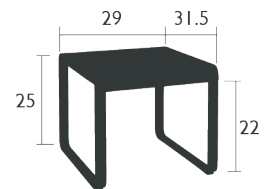

BELLEVE

8450 - LOW TABLE

DESIGN BY PAGNON ET PELHAÏTRE

RESIDENTIAL CONTRACT INTENSIVE 10 IPAC  

Aluminum table top
Aluminum base

31 lb

8459 - MID-HEIGHT TABLE 29 X 31 IN.

DESIGN BY PAGNON ET PELHAÏTRE

NEW RESIDENTIAL CONTRACT INTENSIVE 8 IPAC   

Steel sheet table top
Aluminum base

45 LB

8457 - MID-HEIGHT TABLE 55 X 31 IN.

DESIGN BY PAGNON ET PELHAÏTRE

NEW RESIDENTIAL CONTRACT INTENSIVE 8 IPAC   

Steel sheet table top
Aluminum base

64 LB

8428 - TABLE 29 X 31 IN.

DESIGN BY PAGNON ET PELHAÏTRE

NEW RESIDENTIAL CONTRACT INTENSIVE 8 IPAC   

Steel sheet table top
Aluminum base

46 LB