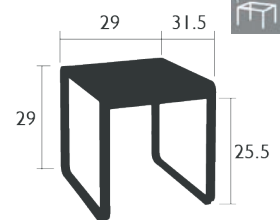

BELLEVE

8450 - LOW TABLE

DESIGN BY PAGNON ET PELHAÏTRE

RESIDENTIAL CONTRACT INTENSIVE 10 IPAC  

Aluminum table top
Aluminum base

31 lb

8459 - MID-HEIGHT TABLE 29 X 31 IN.

DESIGN BY PAGNON ET PELHAÏTRE

NEW RESIDENTIAL CONTRACT INTENSIVE 8 IPAC   

Steel sheet table top
Aluminum base

45 LB

8457 - MID-HEIGHT TABLE 55 X 31 IN.

DESIGN BY PAGNON ET PELHAÏTRE

NEW RESIDENTIAL CONTRACT INTENSIVE 8 IPAC   

Steel sheet table top
Aluminum base

64 LB

8428 - TABLE 29 X 31 IN.

DESIGN BY PAGNON ET PELHAÏTRE

NEW RESIDENTIAL CONTRACT INTENSIVE 8 IPAC   

Steel sheet table top
Aluminum base

46 LB