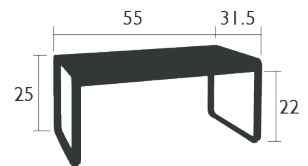

BELLEVE

8450 - LOW TABLE

DESIGN BY PAGNON ET PELHAÏTRE

RESIDENTIAL CONTRACT INTENSIVE 10 IPAC  

Aluminum table top
Aluminum base

31 lb

8459 - MID-HEIGHT TABLE 29 X 31 IN.

DESIGN BY PAGNON ET PELHAÏTRE

NEW RESIDENTIAL CONTRACT INTENSIVE 8 IPAC   

Steel sheet table top
Aluminum base

45 LB

8457 - MID-HEIGHT TABLE 55 X 31 IN.

DESIGN BY PAGNON ET PELHAÏTRE

NEW RESIDENTIAL CONTRACT INTENSIVE 8 IPAC   

Steel sheet table top
Aluminum base

64 LB

8428 - TABLE 29 X 31 IN.

DESIGN BY PAGNON ET PELHAÏTRE

NEW RESIDENTIAL CONTRACT INTENSIVE 8 IPAC   

Steel sheet table top
Aluminum base

46 LB