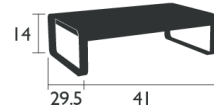

BELLEVE

8450 - LOW TABLE

DESIGN BY PAGNON ET PELHAÏTRE

RESIDENTIAL CONTRACT INTENSIVE 10 IPAC  

Aluminum table top
Aluminum base

31 lb

8459 - MID-HEIGHT TABLE 29 X 31 IN.

DESIGN BY PAGNON ET PELHAÏTRE

NEW RESIDENTIAL CONTRACT INTENSIVE 8 IPAC   

Steel sheet table top
Aluminum base

45 LB

8457 - MID-HEIGHT TABLE 55 X 31 IN.

DESIGN BY PAGNON ET PELHAÏTRE

NEW RESIDENTIAL CONTRACT INTENSIVE 8 IPAC   

Steel sheet table top
Aluminum base

64 LB

8428 - TABLE 29 X 31 IN.

DESIGN BY PAGNON ET PELHAÏTRE

NEW RESIDENTIAL CONTRACT INTENSIVE 8 IPAC   

Steel sheet table top
Aluminum base

46 LB