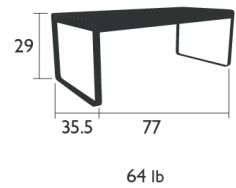

BELLEVIE

8425 - TABLE 55 X 31 IN.
DESIGN BY PAGNON ET PELHAÏTRE

NEW RESIDENTIAL CONTRACT INTENSIVE 8 IPAC   

Steel sheet table top
Aluminum base

8420 - TABLE 77 X 35.5 IN.
DESIGN BY PAGNON ET PELHAÏTRE

RESIDENTIAL CONTRACT INTENSIVE 10 IPAC   

Aluminum table top
Aluminum base
Leg riser provided for rain runoff

8467 - HIGH TABLE 29 X 31 IN.
DESIGN BY PAGNON ET PELHAÏTRE

NEW RESIDENTIAL CONTRACT INTENSIVE 8 IPAC   

Steel sheet table top
Aluminum base

8464 - HIGH TABLE 55 X 31 IN.
DESIGN BY PAGNON ET PELHAÏTRE

NEW RESIDENTIAL CONTRACT INTENSIVE 8 IPAC   

Steel sheet table top
Aluminum base