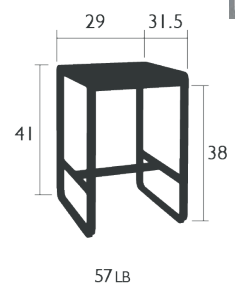

BELLEVIE

8425 - TABLE 55 X 31 IN.
DESIGN BY PAGNON ET PELHAÏTRE

NEW RESIDENTIAL CONTRACT INTENSIVE 8 IPAC   

Steel sheet table top
Aluminum base

8420 - TABLE 77 X 35.5 IN.
DESIGN BY PAGNON ET PELHAÏTRE

RESIDENTIAL CONTRACT INTENSIVE 10 IPAC   

Aluminum table top
Aluminum base
Leg riser provided for rain runoff

8467 - HIGH TABLE 29 X 31 IN.
DESIGN BY PAGNON ET PELHAÏTRE

NEW RESIDENTIAL CONTRACT INTENSIVE 8 IPAC   

Steel sheet table top
Aluminum base

8464 - HIGH TABLE 55 X 31 IN.
DESIGN BY PAGNON ET PELHAÏTRE

NEW RESIDENTIAL CONTRACT INTENSIVE 8 IPAC   

Steel sheet table top
Aluminum base