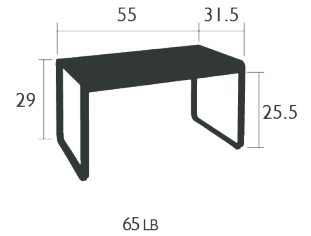

BELLEVIE

8425 - TABLE 55 X 31 IN.
DESIGN BY PAGNON ET PELHAÏTRE

NEW RESIDENTIAL CONTRACT INTENSIVE 8 IPAC   

Steel sheet table top
Aluminum base

8420 - TABLE 77 X 35.5 IN.
DESIGN BY PAGNON ET PELHAÏTRE

RESIDENTIAL CONTRACT INTENSIVE 10 IPAC   

Aluminum table top
Aluminum base
Leg riser provided for rain runoff

8467 - HIGH TABLE 29 X 31 IN.
DESIGN BY PAGNON ET PELHAÏTRE

NEW RESIDENTIAL CONTRACT INTENSIVE 8 IPAC   

Steel sheet table top
Aluminum base

8464 - HIGH TABLE 55 X 31 IN.
DESIGN BY PAGNON ET PELHAÏTRE

NEW RESIDENTIAL CONTRACT INTENSIVE 8 IPAC   

Steel sheet table top
Aluminum base