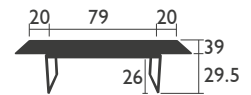

# BIARRITZ

DESIGNED BY STUDIO FERMOB

TABLE dining height

2150 - TABLE WITH EXTENSIONS  
 79/118 X 39 INCH  
 Aluminium base  
 Electrogalvanized sheet steel table top

190 LB