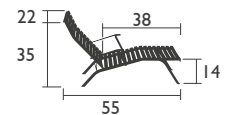

BISTRO (continued)

CHAISE LONGUE (designed by Patrice Hardy)

1601 - CHAISE LONGUE

Steel frame
Curved slats
Adjustable backrest (3 positions)

Accessories: Basics Bistro cushion p. 133

32 LB

HIGH seat

5113 - STOOL

Steel frame
Curved slats made from galvanised steel
Plastic clips for slow, safe folding and unfolding
One-piece cross-beams.

Accessories: Basics Bistro p. 133

NEW Product improvement: new one-piece foot pads for improved hold and easier fitting

17 LB

HIGH table

0250 - HIGH TABLE 28 X 28 INCH

Steel frame
Sheet steel table top

NEW Product improvement: new one-piece foot pads for improved hold and easier fitting

24 LB

BALCONY TABLE (designed by Studio Fermob)

0270 - BALCONY TABLE 22 X 30 INCH

Steel frame
Fold-away sheet steel table top
Adjustable stainless steel attachment system, can be attached to a balustrade or against a wall

31 LB