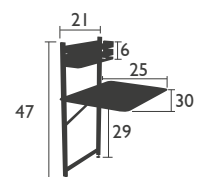

0270 - BALCONY TABLE 22 X 30 INCH

Steel frame
Fold-away sheet steel table top
Adjustable stainless steel attachment system, can be attached to a balustrade or against a wall