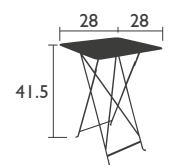

17 LB

## HIGH table

### 0250 - HIGH TABLE 28 X 28 INCH

Steel frame  
Sheet steel table top

**NEW** Product improvement: new one-piece foot pads for improved hold and easier fitting

24 LB