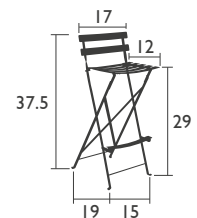

### 1601 - CHAISE LONGUE

Steel frame  
Curved slats  
Adjustable backrest (3 positions)

Accessories: Basics Bistro cushion p. 133

32 LB

## HIGH seat

### 5113 - STOOL

Steel frame  
Curved slats made from galvanised steel  
Plastic clips for slow, safe folding and unfolding  
One-piece cross-beams.

Accessories: Basics Bistro p. 133

**NEW** Product improvement: new one-piece foot pads for improved hold and easier fitting