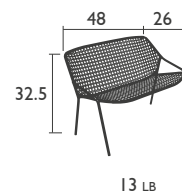

CROISSETTE

DESIGNED BY PASCAL MOURGUE

ARMCHAIR

I804 - ARMCHAIR

Aluminium frame
Weave made from outdoor polyethylene synthetic fibers
Stacking: x 4 (stacked height: 39")
Available colors:

- 01 Cotton white
- 42 Liquorice
- 26 Storm grey
- 73 Honey

NEW

BENCH

I805 - BENCH

Aluminium frame
Weave made from outdoor polyethylene synthetic fibers
Stacking: x 4 (stacked height: 39")
Available colors:

- 01 Cotton white
- 42 Liquorice
- 26 Storm grey
- 73 Honey

NEW

I806 - 3 SEATER XL BENCH

Aluminium frame
Weave made from outdoor polyethylene synthetic fibers
Available colors:

- 01 Cotton white
- 42 Liquorice
- 26 Storm grey
- 73 Honey

NEW

I820 - LOW TABLE 38 X 22 INCH