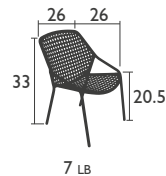

CROISSETTE

DESIGNED BY PASCAL MOURGUE

ARMCHAIR

I804 - ARMCHAIR

Aluminium frame
Weave made from outdoor polyethylene synthetic fibers
Stacking: x 4 (stacked height: 39")
Available colors:

- 01 Cotton white
- 42 Liquorice
- 26 Storm grey
- 73 Honey

NEW

BENCH

I805 - BENCH

Aluminium frame
Weave made from outdoor polyethylene synthetic fibers
Stacking: x 4 (stacked height: 39")
Available colors:

- 01 Cotton white
- 42 Liquorice
- 26 Storm grey
- 73 Honey

NEW

I806 - 3 SEATER XL BENCH

Aluminium frame
Weave made from outdoor polyethylene synthetic fibers
Available colors:

- 01 Cotton white
- 42 Liquorice
- 26 Storm grey
- 73 Honey

NEW

I820 - LOW TABLE 38 X 22 INCH