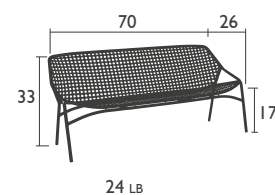

CROISSETTE

DESIGNED BY PASCAL MOURGUE

ARMCHAIR

I804 - ARMCHAIR

Aluminium frame
Weave made from outdoor polyethylene synthetic fibers
Stacking: x 4 (stacked height: 39")
Available colors:

- 01 Cotton white
- 42 Liquorice
- 26 Storm grey
- 73 Honey

NEW

BENCH

I805 - BENCH

Aluminium frame
Weave made from outdoor polyethylene synthetic fibers
Stacking: x 4 (stacked height: 39")
Available colors:

- 01 Cotton white
- 42 Liquorice
- 26 Storm grey
- 73 Honey

NEW

I806 - 3 SEATER XL BENCH

Aluminium frame
Weave made from outdoor polyethylene synthetic fibers
Available colors:

- 01 Cotton white
- 42 Liquorice
- 26 Storm grey
- 73 Honey

NEW

I820 - LOW TABLE 38 X 22 INCH

Steel table top
Tubular steel base