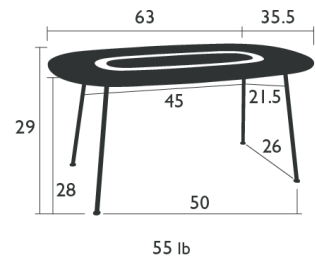

LORETTE

5761 - TABLE Ø 43 IN.
DESIGN BY FRÉDÉRIC SOFIA

RESIDENTIAL CONTRACT INTENSIVE

6 IPAC

SUN

PERSONS x6

24

Perforated, laser-cut steel sheet table top
Steel tube base

5762 - OVAL TABLE 63 X 35 IN.
DESIGN BY FRÉDÉRIC SOFIA

RESIDENTIAL CONTRACT INTENSIVE

6 IPAC

SUN

PERSONS x8

24

Perforated, laser-cut steel sheet table top
Steel tube base

LORETTE