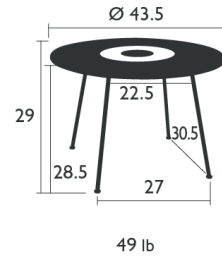

LORETTE

5761 - TABLE Ø 43 IN.
DESIGN BY FRÉDÉRIC SOFIA

RESIDENTIAL CONTRACT INTENSIVE

6 IPAC

SUN

PERSONS x6

24

Perforated, laser-cut steel sheet table top
Steel tube base

5762 - OVAL TABLE 63 X 35 IN.
DESIGN BY FRÉDÉRIC SOFIA

RESIDENTIAL CONTRACT INTENSIVE

6 IPAC

SUN

PERSONS x8

24

Perforated, laser-cut steel sheet table top
Steel tube base

LORETTE