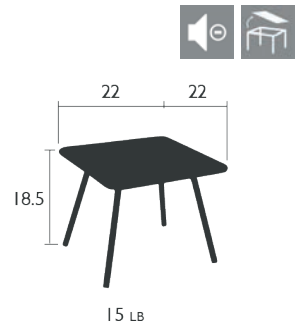

LUXEMBOURG® KID

4170 - TABLE 22 X 22 IN.

NEW RESIDENTIAL CONTRACT INTENSIVE 8 IPAC 24

Steel sheet table top
Steel tube base
Aluminum frame beneath table top
Silence pads

4107 - TABLE 30 X 22 IN.

RESIDENTIAL CONTRACT INTENSIVE 8 IPAC 24

Steel sheet table top
Steel tube base
Aluminum frame beneath table top
Silence pads
Product enhancement:
No rim, reduces corrosion risk

LUXEMBOURG KID, MICKEY MOUSE® & MOON