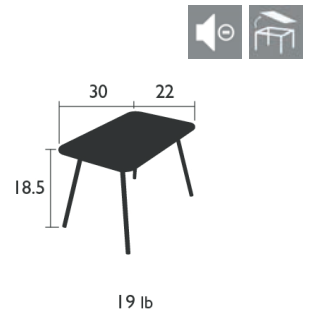

LUXEMBOURG® KID

4170 - TABLE 22 X 22 IN.

NEW RESIDENTIAL CONTRACT INTENSIVE 8 IPAC 24

Steel sheet table top
Steel tube base
Aluminum frame beneath table top
Silence pads

4107 - TABLE 30 X 22 IN.

RESIDENTIAL CONTRACT INTENSIVE 8 IPAC 24

Steel sheet table top
Steel tube base
Aluminum frame beneath table top
Silence pads
Product enhancement:
No rim, reduces corrosion risk

LUXEMBOURG KID, MICKEY MOUSE® & MOON