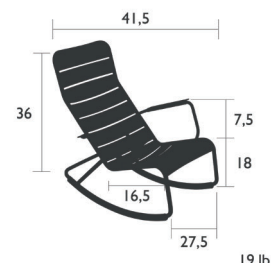

LUXEMBOURG

LOUNGE

4166 - ROCKING CHAIR
DESIGN BY FRÉDÉRIC SOFIA

Tubular aluminum frame
Curved aluminum slats seat
Curved aluminum slats backrest
Aluminum slats armrests

4211 - LOUNGE CHAIR
DESIGN BY FRÉDÉRIC SOFIA

Tubular aluminum frame
Curved aluminum slats seat
Curved steel slats backrest
Silence pads
Stacking : x 6 (Height - stacked : 40 in.)
Compatible with :
OUTDOOR CUSHION 38 X 18.5 IN. - BASICS

4212 - LOUNGE ARMCHAIR
DESIGN BY FRÉDÉRIC SOFIA

Tubular aluminum frame
Curved aluminum slats seat
Curved aluminum slats backrest
Aluminum slats armrests
Silence pads
Stacking : x 6 (Height - stacked : 40 in.)
Compatible with :
OUTDOOR CUSHION 38 X 18.5 IN. - BASICS