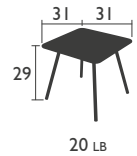

LUXEMBOURG (continued)

DESIGNED BY FRÉDÉRIC SOFIA

TABLES - dining height (continued)

4134 - PEDESTAL TABLE 31 X 31 INCH

Parasol hole (pole = Ø 1.457")
 Aluminium tube frame
 Aluminum base, steel ballast
 Aluminium slatted table top

4135 - 4-LEGGED TABLE 31 X 31 INCH

Parasol hole Ø 1.614"
 Aluminium tube frame
 Aluminium slatted table top

EXCLUSIVELY FOR
 COMMERCIAL
 MARKETS

4138 -PEDESTAL TABLE 28 X 28 INCH

SOLID TABLE TOP
 Aluminium tube frame
 Aluminum base, steel ballast
 Aluminium sheet table top

4133 - TABLE 56 X 31 INCH

Parasol hole Ø 1.614"
 Aluminium tube frame
 Aluminium slatted table top