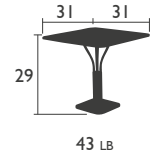

LUXEMBOURG (continued)

DESIGNED BY FRÉDÉRIC SOFIA

TABLES - dining height (continued)

4134 - PEDESTAL TABLE 31 X 31 INCH

Parasol hole (pole = Ø 1.457")
 Aluminium tube frame
 Aluminum base, steel ballast
 Aluminium slatted table top

4135 - 4-LEGGED TABLE 31 X 31 INCH

Parasol hole Ø 1.614"
 Aluminium tube frame
 Aluminium slatted table top

EXCLUSIVELY FOR
 COMMERCIAL
 MARKETS

4138 -PEDESTAL TABLE 28 X 28 INCH

SOLID TABLE TOP
 Aluminium tube frame
 Aluminum base, steel ballast
 Aluminium sheet table top

4133 - TABLE 56 X 31 INCH

Parasol hole Ø 1.614"
 Aluminium tube frame
 Aluminium slatted table top