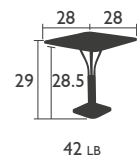

LUXEMBOURG (continued)

DESIGNED BY FRÉDÉRIC SOFIA

TABLES - dining height (continued)

4134 - PEDESTAL TABLE 31 X 31 INCH

Parasol hole (pole = Ø 1.457")
 Aluminium tube frame
 Aluminum base, steel ballast
 Aluminium slatted table top

4135 - 4-LEGGED TABLE 31 X 31 INCH

Parasol hole Ø 1.614"
 Aluminium tube frame
 Aluminium slatted table top

EXCLUSIVELY FOR
 COMMERCIAL
 MARKETS

4138 -PEDESTAL TABLE 28 X 28 INCH

SOLID TABLE TOP
 Aluminium tube frame
 Aluminum base, steel ballast
 Aluminium sheet table top

4133 - TABLE 56 X 31 INCH

Parasol hole Ø 1.614"
 Aluminium tube frame
 Aluminium slatted table top