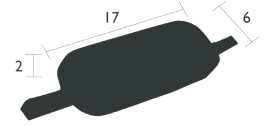

# COLOR MIX

3141 - HEADREST 17 X 6 X 2 IN.

RESIDENTIAL CONTRACT INTENSIVE

Dralon® solution-dyed acrylic  
Polyurethane foam  
Density 30 kg/m<sup>3</sup>  
Colored PVC strap fastened with a snap button (do not iron)  
Compatible with :  
SUNLOUNGER & XS SUNLOUNGER - ALIZÉ  
SUNLOUNGER - DUNE  
CHAISE LONGUE - BISTRO