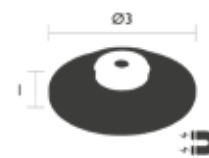

Aluminium frame
ABS base
Compatible product fastening type: screwed to the lamp base thanks to a quarter-turn system

Compatible with:
LAMP H10 - APLÔ

345014	● Nutmeg	345073	● Honey
345020	● Red Ochre	345082	● Cactus
345021	● Acapulco Blue	3450B9	● Black Cherry
345047	● Anthracite	3450A5	● Clay Grey