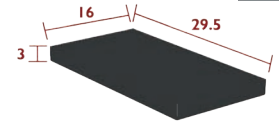

BELLEVIE LOUNGE

8452 - RECTANGULAR CONNECTING SHELF
DESIGN BY PAGNON ET PELHÂÎTRE

RESIDENTIAL CONTRACT INTENSIVE 8 IPAC 22

Steel sheet
Max. load: 132 lbs

10 lbs

8409 - ARMREST SHELF

RESIDENTIAL CONTRACT INTENSIVE 10 IPAC 22

Aluminum frame
Stainless steel screws
Attachment clamp with locking system
Compatible with :
ARMCHAIR - BELLEVIE
2-SEATER SOFA - BELLEVIE
3-SEATER SOFA - BELLEVIE
2-SEATER LEFT MODULE - BELLEVIE
1-SEATER LEFT MODULE - BELLEVIE
2-SEATER RIGHT MODULE - BELLEVIE
1-SEATER RIGHT MODULE - BELLEVIE
ARMCHAIR - LUXEMBOURG
HIGH ARMCHAIR - LUXEMBOURG
LOUNGE ARMCHAIR - LUXEMBOURG
2-SEATER GARDEN BENCH - LUXEMBOURG
STEEL ARMCHAIR - LUXEMBOURG