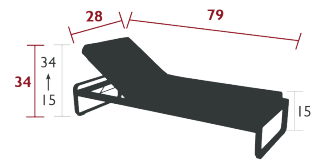

BELLEVIE LOUNGE

8502XXYY - PREMIUM SUNLOUNGER
 DESIGN BY PAGNON ET PELHÂTRE

NEW RESIDENTIAL CONTRACT INTENSIVE 10 IPAC 4 22

Aluminum frame
 Perforated aluminum sheet bed
 Adjustable backrest 3 positions (0°-31°-51°)
 Adjustment system : painted steel rod
 Compatible with :
 HEADREST PREMIUM SUNLOUNGER - BELLEVIE