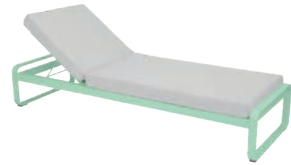

BELLEVIE LOUNGE

8502XXYY - PREMIUM SUNLOUNGER
 DESIGN BY PAGNON ET PELHÂTRE

NEW RESIDENTIAL CONTRACT INTENSIVE 10 IPAC 4 22

Aluminum frame
 Perforated aluminum sheet bed
 Adjustable backrest 3 positions (0°-31°-51°)
 Adjustment system : painted steel rod
 Compatible with :
 HEADREST PREMIUM SUNLOUNGER - BELLEVIE

55.1 lbs

8507YY - HEADREST PREMIUM SUNLOUNGER

NEW RESIDENTIAL CONTRACT INTENSIVE 4

Solution-dyed acrylic Sunbrella® fabric
 High resilience polyurethane foam
 Velcro® fastener
 Compatible with :
 PREMIUM SUNLOUNGER - BELLEVIE