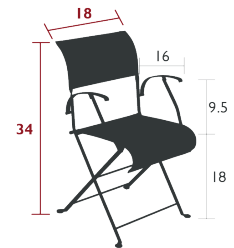

10 lbs

I202 - ARMCHAIR

DESIGN BY PASCAL MOURGUE

RESIDENTIAL CONTRACT INTENSIVE

7⁸
IPAC

Flat steel frame
Duo or Stereo OTF Batyline® outdoor fabric seat - high-tenacity
100% polyester thread coated in solution-dyed PVC
Duo or Stereo OTF Batyline® outdoor fabric backrest - high-tenacity
100% polyester thread coated in solution-dyed PVC
Reinforced backrest
Steel slat armrests
Available colors: see limited color chart