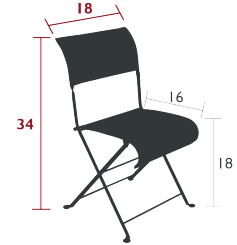

DUNE PREMIUM

Fermob

I201 - CHAIR

DESIGN BY PASCAL MOURGUE

RESIDENTIAL CONTRACT INTENSIVE

7⁸
IPAC

Flat steel frame
Duo or Stereo OTF Batyline® outdoor fabric seat - high-tenacity
100% polyester thread coated in solution-dyed PVC
Duo or Stereo OTF Batyline® outdoor fabric backrest - high-tenacity
100% polyester thread coated in solution-dyed PVC
Reinforced backrest
Available colors: see limited color chart

10 lbs

I202 - ARMCHAIR

DESIGN BY PASCAL MOURGUE

RESIDENTIAL CONTRACT INTENSIVE

7⁸
IPAC

Flat steel frame
Duo or Stereo OTF Batyline® outdoor fabric seat - high-tenacity
100% polyester thread coated in solution-dyed PVC
Duo or Stereo OTF Batyline® outdoor fabric backrest - high-tenacity
100% polyester thread coated in solution-dyed PVC
Reinforced backrest
Steel slat armrests
Available colors: see limited color chart