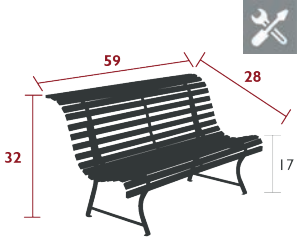

LOUISIANE

1000 - BENCH 59 IN.

RESIDENTIAL CONTRACT INTENSIVE

7
IPAC

x3

22

Steel angle frame
Tubular steel seat
Tubular steel backrest

73 lbs

1001 - BENCH 79 IN.

RESIDENTIAL CONTRACT INTENSIVE

7
IPAC

x4

22

Steel angle frame
Tubular steel seat
Tubular steel backrest

81 lbs

LOUISIANE, SALSA, COLOR MIX & TRÈFLE