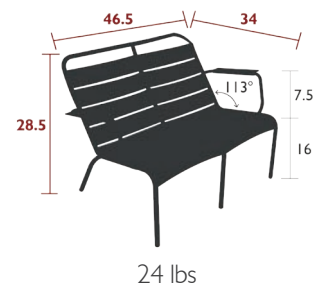

4104 - LOW ARMCHAIR DESIGN BY FRÉDÉRIC SOFIA

RESIDENTIAL CONTRACT INTENSIVE

9
IPAC

Tubular aluminum frame
Curved aluminum slat seat
Curved aluminum slat backrest
Aluminum slat armrests
Silencing pads
Stacking capacity : x 6 (Height – stacked : 40 in.)
Compatible with :
OUTDOOR CUSHION 38 X 18.5 IN. - BASICS
SET OF 2 OUTDOOR CUSHION 16 X 18 IN. - COLOR MIX
LOW ARMCHAIR HEADREST - LUXEMBOURG

4165 - LOW ARMCHAIR HEADREST DESIGN BY FRÉDÉRIC SOFIA

RESIDENTIAL CONTRACT INTENSIVE

Tubular aluminum frame
OTF Batyline® Duo or Stereo outdoor fabric - 100% polyester thread coated in solution-dyed PVC
Available colors: see limited color chart
Compatible with :
LOW ARMCHAIR - LUXEMBOURG
STEEL LOW ARMCHAIR - LUXEMBOURG

4105 - DUO LOW ARMCHAIR DESIGN BY FRÉDÉRIC SOFIA

RESIDENTIAL CONTRACT INTENSIVE

9
IPAC

Tubular aluminum frame
Curved aluminum slat seat
Curved aluminum slat backrest
Aluminum slat armrests
Silencing pads
Stacking capacity : x 4 (Height – stacked : 33.5 in.)

4116 - 2-SEATER GARDEN BENCH DESIGN BY FRÉDÉRIC SOFIA

NEW

RESIDENTIAL CONTRACT INTENSIVE

9
IPAC

Tubular aluminum frame
Curved aluminum slat seat
Curved aluminum slat backrest
Aluminum slat armrests
Silencing pads
Compatible with :
ARMREST SHELF - BELLEVIE
BENCH OUTDOOR CUSHION 42 X 14 IN. - COLOR MIX