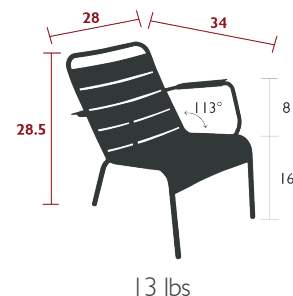

4104 - LOW ARMCHAIR DESIGN BY FRÉDÉRIC SOFIA

RESIDENTIAL CONTRACT INTENSIVE

9
IPAC

Tubular aluminum frame
Curved aluminum slat seat
Curved aluminum slat backrest
Aluminum slat armrests
Silencing pads
Stacking capacity : x 6 (Height – stacked : 40 in.)
Compatible with :
OUTDOOR CUSHION 38 X 18.5 IN. - BASICS
SET OF 2 OUTDOOR CUSHION 16 X 18 IN. - COLOR MIX
LOW ARMCHAIR HEADREST - LUXEMBOURG

4105 - DUO LOW ARMCHAIR DESIGN BY FRÉDÉRIC SOFIA

RESIDENTIAL CONTRACT INTENSIVE

9
IPAC

Tubular aluminum frame
Curved aluminum slat seat
Curved aluminum slat backrest
Aluminum slat armrests
Silencing pads
Stacking capacity : x 4 (Height – stacked : 33.5 in.)

4116 - 2-SEATER GARDEN BENCH DESIGN BY FRÉDÉRIC SOFIA

NEW

RESIDENTIAL CONTRACT INTENSIVE

9
IPAC

Tubular aluminum frame
Curved aluminum slat seat
Curved aluminum slat backrest
Aluminum slat armrests
Silencing pads
Compatible with :
ARMREST SHELF - BELLEVIE
BENCH OUTDOOR CUSHION 42 X 14 IN. - COLOR MIX