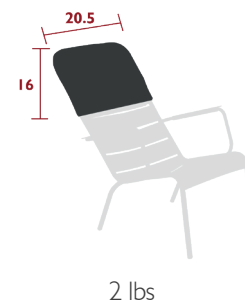

4104 - LOW ARMCHAIR DESIGN BY FRÉDÉRIC SOFIA

RESIDENTIAL CONTRACT INTENSIVE

9
IPAC

Tubular aluminum frame
Curved aluminum slat seat
Curved aluminum slat backrest
Aluminum slat armrests
Silencing pads
Stacking capacity : x 6 (Height – stacked : 40 in.)
Compatible with :
OUTDOOR CUSHION 38 X 18.5 IN. - BASICS
SET OF 2 OUTDOOR CUSHION 16 X 18 IN. - COLOR MIX
LOW ARMCHAIR HEADREST - LUXEMBOURG

4105 - DUO LOW ARMCHAIR DESIGN BY FRÉDÉRIC SOFIA

RESIDENTIAL CONTRACT INTENSIVE

9
IPAC

Tubular aluminum frame
Curved aluminum slat seat
Curved aluminum slat backrest
Aluminum slat armrests
Silencing pads
Stacking capacity : x 4 (Height – stacked : 33.5 in.)