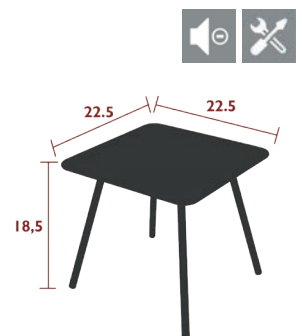

LUXEMBOURG KID

4106 - CHAIR

RESIDENTIAL CONTRACT INTENSIVE 9 IPAC

Tubular aluminum frame
Curved aluminum slat seat
Curved aluminum slat backrest
Suitable for children aged 3-6 years (complies with European standards)
Stacking capacity : x 3 (Height – stacked : 24 in.)

2 lbs

4109 - BENCH

RESIDENTIAL CONTRACT INTENSIVE 9 IPAC

Tubular aluminum frame
Curved aluminum slat seat
Curved aluminum slat backrest
Suitable for children aged 3-6 years (complies with European standards)
Stacking capacity : x 3 (Height – stacked : 24 in.)

6 lbs

4170 - TABLE 22.5 X 22.5 IN.

RESIDENTIAL CONTRACT INTENSIVE 8 IPAC

Steel sheet table top
Tubular steel base
Aluminum frame beneath table top
Silencing pads

15 lbs

4171 - TABLE 30 X 22 IN.

RESIDENTIAL CONTRACT INTENSIVE 8 IPAC

Steel sheet table top
Tubular steel base
Aluminum frame beneath table top
Silencing pads

19 lbs