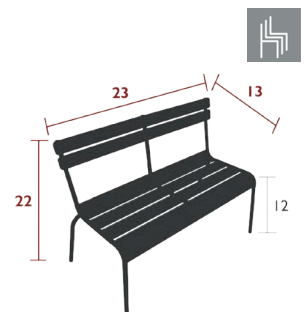

LUXEMBOURG KID

4106 - CHAIR

RESIDENTIAL CONTRACT INTENSIVE 9 IPAC

Tubular aluminum frame
Curved aluminum slat seat
Curved aluminum slat backrest
Suitable for children aged 3-6 years (complies with European standards)
Stacking capacity : x 3 (Height – stacked : 24 in.)

2 lbs

4109 - BENCH

RESIDENTIAL CONTRACT INTENSIVE 9 IPAC

Tubular aluminum frame
Curved aluminum slat seat
Curved aluminum slat backrest
Suitable for children aged 3-6 years (complies with European standards)
Stacking capacity : x 3 (Height – stacked : 24 in.)

6 lbs

4170 - TABLE 22.5 X 22.5 IN.

RESIDENTIAL CONTRACT INTENSIVE 8 IPAC

Steel sheet table top
Tubular steel base
Aluminum frame beneath table top
Silencing pads

15 lbs

4171 - TABLE 30 X 22 IN.

RESIDENTIAL CONTRACT INTENSIVE 8 IPAC

Steel sheet table top
Tubular steel base
Aluminum frame beneath table top
Silencing pads

19 lbs