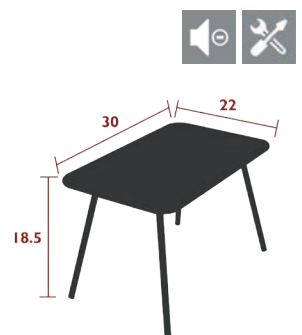

2 lbs

4109 - BENCH

RESIDENTIAL CONTRACT INTENSIVE 9 IPAC

Tubular aluminum frame
Curved aluminum slat seat
Curved aluminum slat backrest
Suitable for children aged 3-6 years (complies with European standards)
Stacking capacity : x 3 (Height – stacked : 24 in.)

6 lbs

4170 - TABLE 22.5 X 22.5 IN.

RESIDENTIAL CONTRACT INTENSIVE 8 IPAC

Steel sheet table top
Tubular steel base
Aluminum frame beneath table top
Silencing pads

15 lbs

4171 - TABLE 30 X 22 IN.

RESIDENTIAL CONTRACT INTENSIVE 8 IPAC

Steel sheet table top
Tubular steel base
Aluminum frame beneath table top
Silencing pads

19 lbs