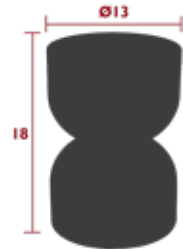

3206 - STOOL  
DESIGN BY TRISTAN LOHNER

NEW

RESIDENTIAL CONTRACT INTENSIVE

10  
IPAC

Aluminium sheet frame  
Aluminium sheet seat  
Upper bowl can be used as a storage compartment  
Concealed drain hole at the bottom of the upper bowl  
Soundproofed pads and lid

10 lbs

PIAPOOLO, LUXEMBOURG & BALAD