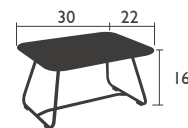

10 LB

I705 - BENCH

Aluminium tube frame Ø 1"

Criss Cross Weave made from outdoor polyethylene synthetic fibers

Available colors:

I70501
Cotton White
Cotton White weave

I70526
Storm Grey
Slate weave

I70544
Plum
Plum weave

I70582
Cactus
Cactus weave

NEW

15 LB

LOW table

I720 - LOW TABLE

Tubular steel frame

Steel table top

15 LB