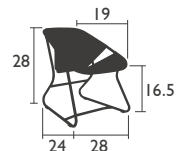

SIXTIES

DESIGNED BY FRÉDÉRIC SOFIA

SEAT - dining height

I701 - CHAIR

Aluminium tube frame Ø 1"

Criss Cross Weave made from outdoor polyethylene synthetic fibers

Available colors:

I70101
Cotton White
Cotton White weave

I70126
Storm Grey
Slate weave

I70144
Plum
Plum weave

I70182
Cactus
Cactus weave

NEW

6 LB

LOW seats

I704 - ARMCHAIR

Aluminium tube frame Ø 1"

10 LB

I705 - BENCH

Aluminium tube frame Ø 1"

Criss Cross Weave made from outdoor polyethylene synthetic fibers

Available colors:

I70501
Cotton White
Cotton White weave

I70526
Storm Grey
Slate weave

I70544
Plum
Plum weave