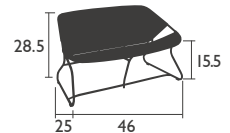

10 LB

I705 - BENCH

Aluminium tube frame Ø 1"

Criss Cross Weave made from outdoor polyethylene synthetic fibers

Available colors:

I70501
Cotton White
Cotton White weave

I70526
Storm Grey
Slate weave

I70544
Plum
Plum weave

I70582
Cactus
Cactus weave

NEW

15 LB

LOW table

I720 - LOW TABLE

Tubular steel frame

Steel table top

15 LB