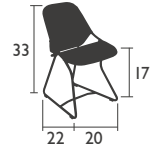

SIXTIES

DESIGNED BY FRÉDÉRIC SOFIA

SEAT - dining height

I701 - CHAIR

Aluminium tube frame Ø 1"

Criss Cross Weave made from outdoor polyethylene synthetic fibers

Available colors:

I70101
Cotton White
Cotton White weave

I70126
Storm Grey
Slate weave

I70144
Plum
Plum weave

I70182
Cactus
Cactus weave

NEW

6 LB

LOW seats

I704 - ARMCHAIR

Aluminium tube frame Ø 1"

10 LB

I705 - BENCH

Aluminium tube frame Ø 1"

Criss Cross Weave made from outdoor polyethylene synthetic fibers

Available colors:

I70501
Cotton White
Cotton White weave

I70526
Storm Grey
Slate weave

I70544
Plum
Plum weave