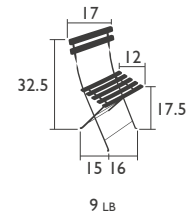

5107 - NATURAL CHAIR

Steel frame
Natural beech curved slats, treated with Textrol®
Plastic clips for slow, safe folding and unfolding
Electro-galvanized one-piece steel cross-beams

Accessories: Basics Bistro p.133 & Color Mix p.137

NEW Product improvement: new one-piece foot pads for improved hold and easier fitting