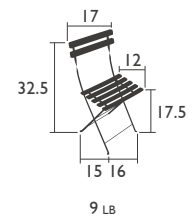

0101 - METAL CHAIR

Steel frame
Curved slats made from galvanised steel
Plastic clips for slow, safe folding and unfolding
Electro-galvanized one-piece steel cross-beams

Accessories: Basics Bistro p.133 & Color Mix p.137

NEW Product improvement: new one-piece foot pads for improved hold and easier fitting