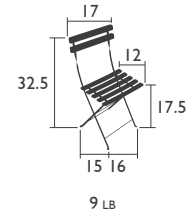

6301 - DURAFLO® CHAIR

Steel frame
High-quality Duraflon® resin curved slats
Plastic clips for slow, safe folding and unfolding
Electro-galvanized one-piece steel cross-beams
Available colours:

- 01 Cotton White
- 02 Cedar Green

Accessories: Basics Bistro p.133 & Color Mix p.137

NEW Product improvement: new one-piece foot pads for improved hold and easier fitting