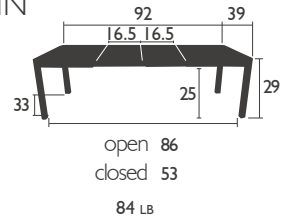

RIBAMBELLE

DESIGNED BY STUDIO FERMOB

TABLES - dining height

5220 - TABLE WITH 1 EXTENSION 59/75 X 39 IN
 100% aluminum
 Telescoping system with stainless steel bearing mechanism
 Extension storage compartment under the table top

5221 - TABLE WITH 2 EXTENSIONS 59/92 X 39 IN
 100% aluminium
 Telescoping system with stainless steel bearing mechanism
 Extension storage compartment under the table top

5222 - TABLE WITH 3 EXTENSIONS XL 59/118 X 39 IN
 100% aluminum
 Telescoping system with stainless steel bearing mechanism
 Extension storage compartment under the table top