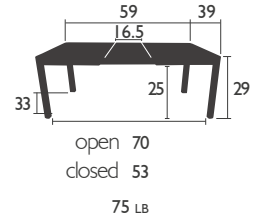

RIBAMBELLE

DESIGNED BY STUDIO FERMOB

TABLES - dining height

5220 - TABLE WITH 1 EXTENSION 59/75 X 39 IN
 100% aluminum
 Telescoping system with stainless steel bearing mechanism
 Extension storage compartment under the table top

5221 - TABLE WITH 2 EXTENSIONS 59/92 X 39 IN
 100% aluminium
 Telescoping system with stainless steel bearing mechanism
 Extension storage compartment under the table top

5222 - TABLE WITH 3 EXTENSIONS XL 59/118 X 39 IN
 100% aluminum
 Telescoping system with stainless steel bearing mechanism
 Extension storage compartment under the table top