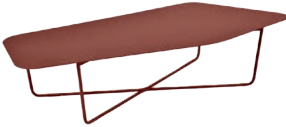

# ULTRASOFA

6250 - LOW TABLE 64 X 29 IN.  
DESIGN BY FRÉDÉRIC SOFIA

RESIDENTIAL CONTRACT INTENSIVE 7 IPAC 22

Aluminum sheet table top  
Tubular steel base

33 lbs

ULTRASOFA, SIXTIES & LORETTE