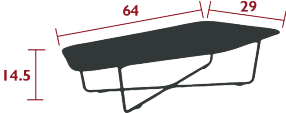

# ULTRASOFA

6250 - LOW TABLE 64 X 29 IN.  
DESIGN BY FRÉDÉRIC SOFIA

RESIDENTIAL CONTRACT INTENSIVE 7 IPAC 22

Aluminum sheet table top  
Tubular steel base

33 lbs

ULTRASOFA, SIXTIES & LORETTE