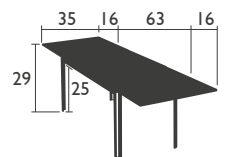

COSTA (continued)

LOW table

7960 - LOW TABLE 39 X 31 INCH
Aluminium frame and table top
Stainless steel screws

33 LB

TABLES - dining height

8143 - TABLE 31 X 31 INCH
Aluminium frame and table top
Stainless steel screws

32 LB

8160 - TABLE 63 X 31 INCH
Aluminium frame and table top
Stainless steel screws

46 LB

8147 - TABLE WITH EXTENSION 63/95 X 35 INCH
Aluminium frame and table top
Stainless steel screws

71 LB