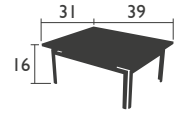

COSTA (continued)

LOW table

7960 - LOW TABLE 39 X 31 INCH
Aluminium frame and table top
Stainless steel screws

33 LB

TABLES - dining height

8143 - TABLE 31 X 31 INCH
Aluminium frame and table top
Stainless steel screws

32 LB

8160 - TABLE 63 X 31 INCH
Aluminium frame and table top
Stainless steel screws

46 LB

8147 - TABLE WITH EXTENSION 63/95 X 35 INCH
Aluminium frame and table top
Stainless steel screws

71 LB