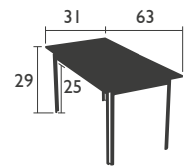

COSTA (continued)

LOW table

7960 - LOW TABLE 39 X 31 INCH
Aluminium frame and table top
Stainless steel screws

33 LB

TABLES - dining height

8143 - TABLE 31 X 31 INCH
Aluminium frame and table top
Stainless steel screws

32 LB

8160 - TABLE 63 X 31 INCH
Aluminium frame and table top
Stainless steel screws

46 LB

8147 - TABLE WITH EXTENSION 63/95 X 35 INCH
Aluminium frame and table top
Stainless steel screws

71 LB