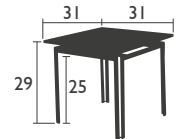

COSTA (continued)

LOW table

7960 - LOW TABLE 39 X 31 INCH
Aluminium frame and table top
Stainless steel screws

33 LB

TABLES - dining height

8143 - TABLE 31 X 31 INCH
Aluminium frame and table top
Stainless steel screws

32 LB

8160 - TABLE 63 X 31 INCH
Aluminium frame and table top
Stainless steel screws

46 LB

8147 - TABLE WITH EXTENSION 63/95 X 35 INCH
Aluminium frame and table top
Stainless steel screws

71 LB